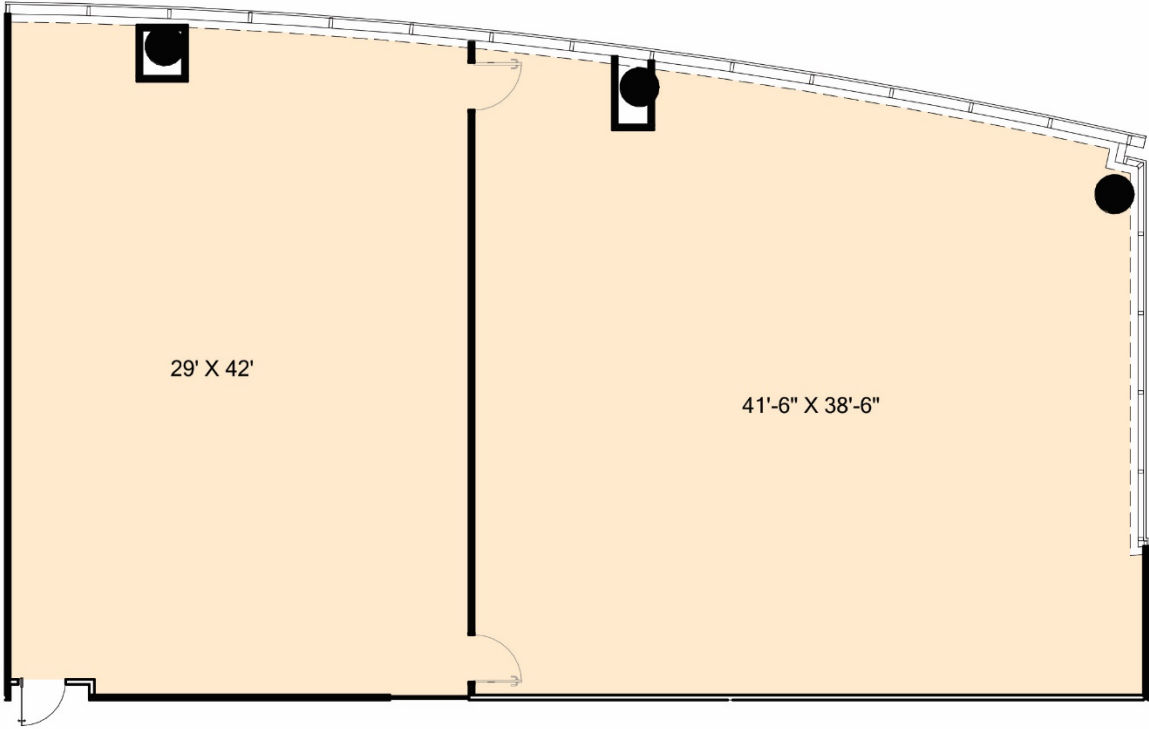

# GRANITE PARK THREE

**SUITE 780**  
3,604 RSF

[CLICK HERE FOR VIRTUAL TOUR](#)

**5601 GRANITE PARKWAY**  
**PLANO, TX 75024**  
GRANITEPARK.COM

**Granite**  
www.graniteprop.com