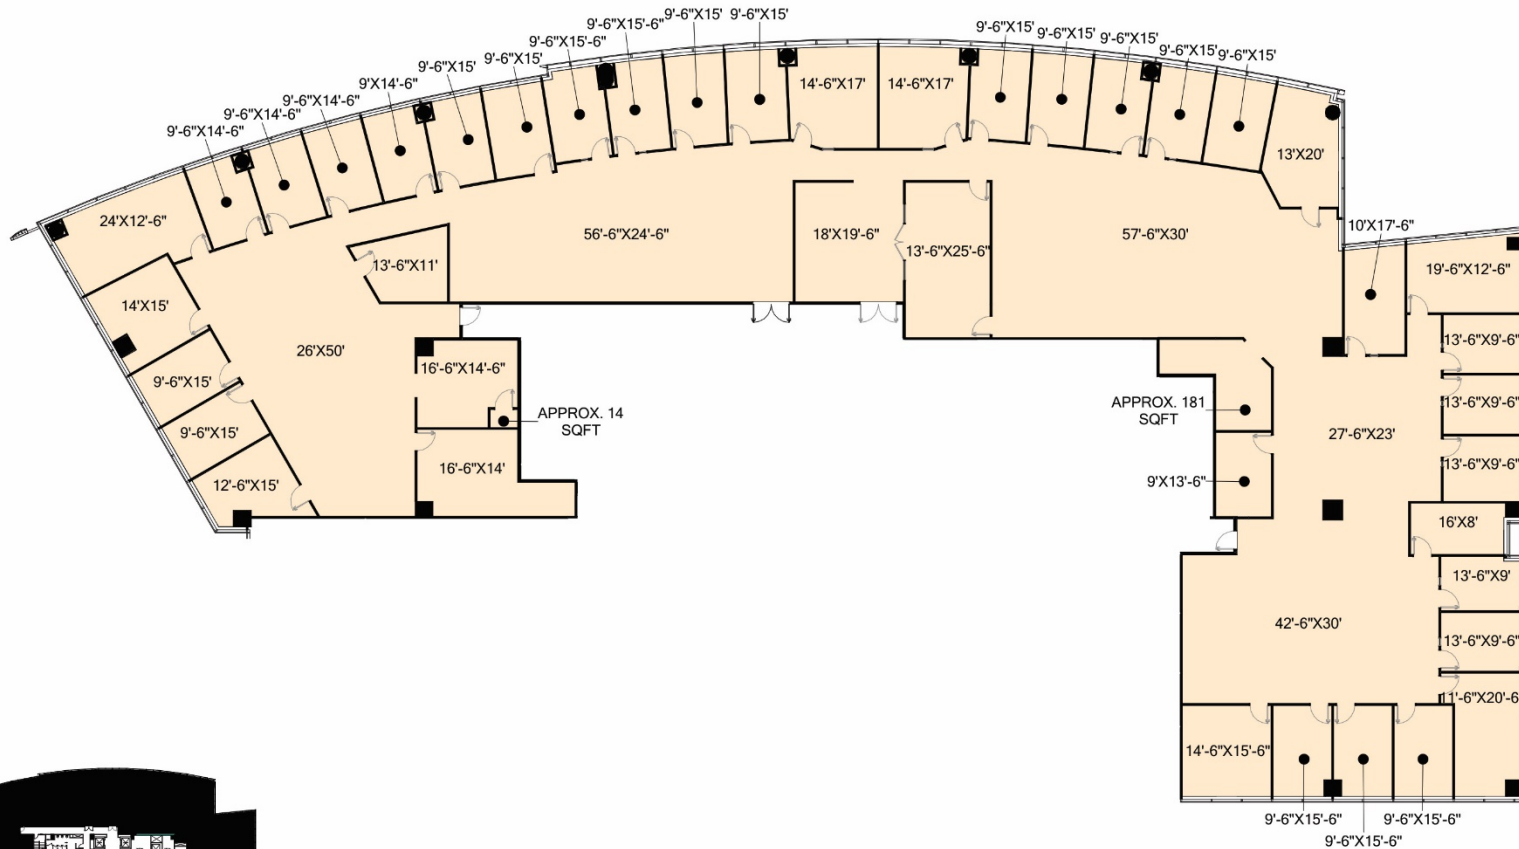

GRANITE PARK THREE

SUITE 500

18,096 RSF

[CLICK HERE FOR VIRTUAL TOUR](#)

5601 GRANITE PARKWAY
PLANO, TX 75024
GRANITEPARK.COM

Granite
www.graniteprop.com