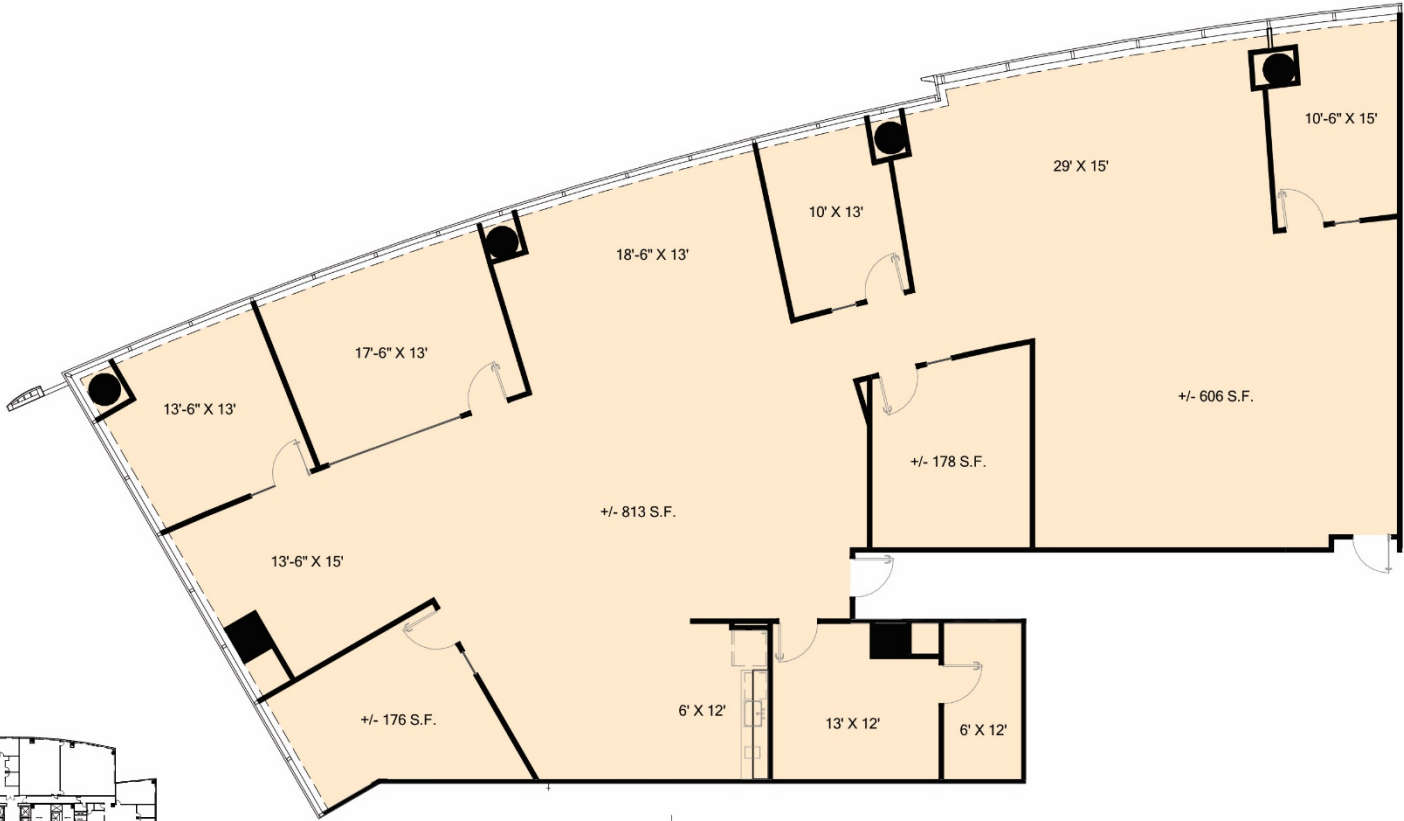

GRANITE PARK THREE

SUITE 720
5,009 RSF

[CLICK HERE FOR VIRTUAL TOUR](#)

5601 GRANITE PARKWAY
PLANO, TX 75024
GRANITEPARK.COM

Granite
www.graniteprop.com