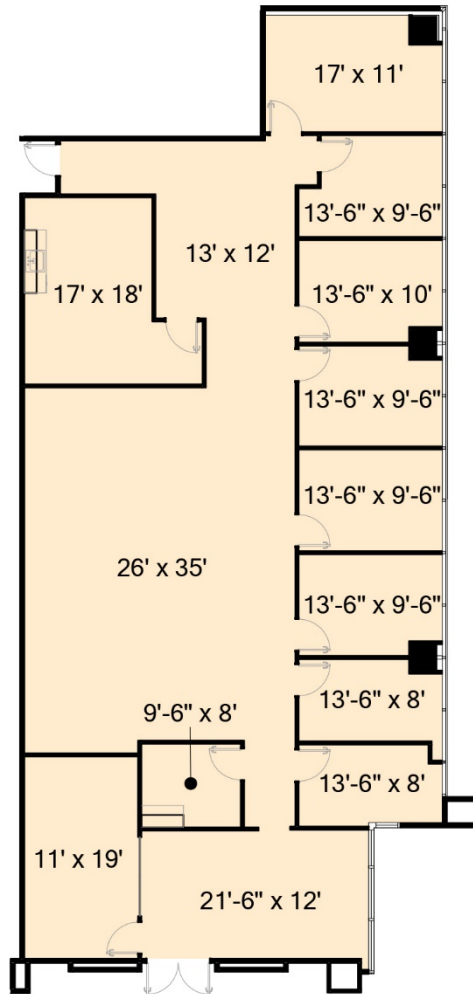

GranitePark 3

SUITE 110
3,780 RSF

[CLICK HERE FOR VIRTUAL TOUR](#)

5601 GRANITE PARKWAY
PLANO, TX 75024
GRANITEPARK.COM

Granite
www.graniteprop.com