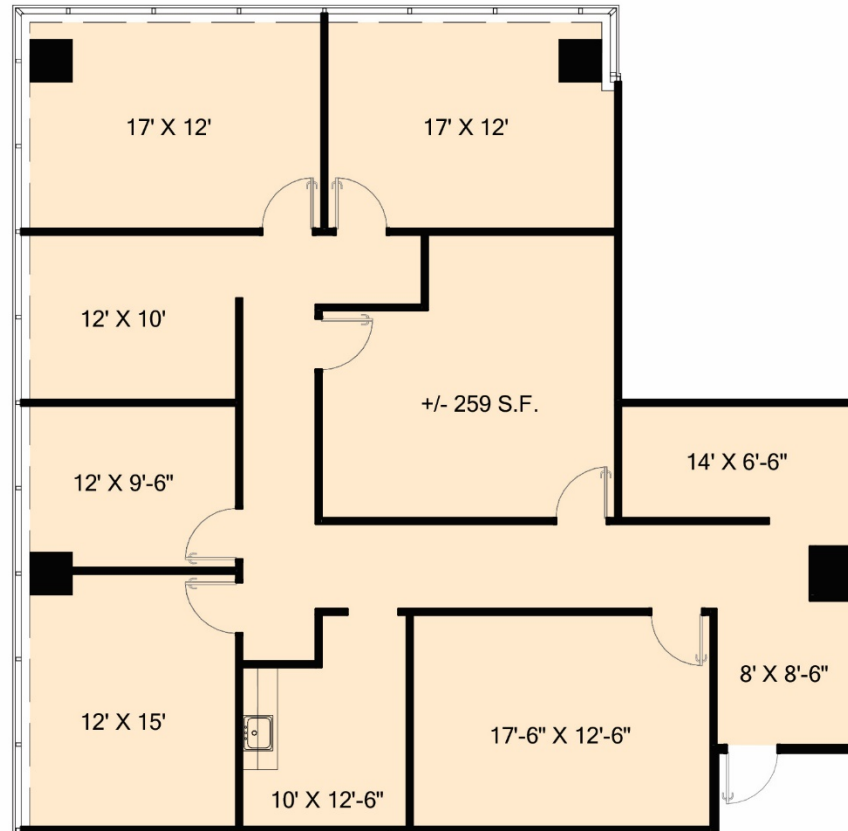

GranitePark3

SUITE 410
2,546 RSF

[CLICK HERE FOR VIRTUAL TOUR](#)

5601 GRANITE PARKWAY
PLANO, TX 75024
GRANITEPARK.COM

Granite
www.graniteprop.com