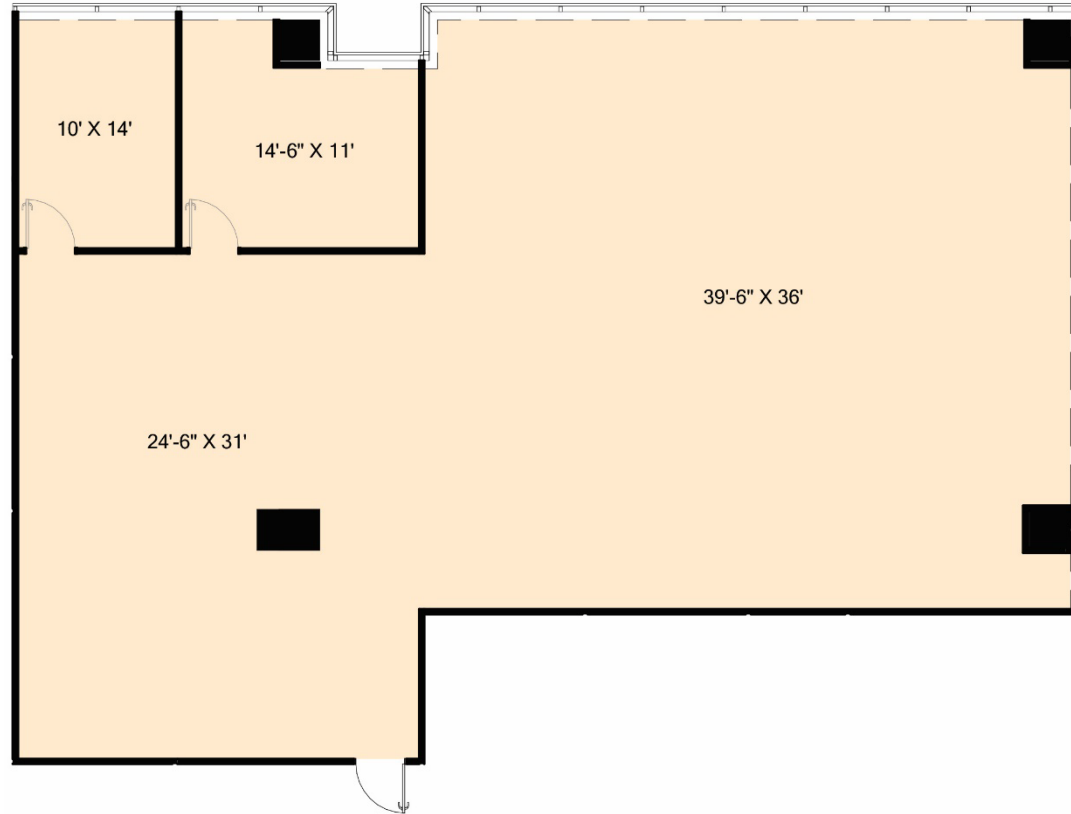

# GranitePark3

**SUITE 465**  
3,231 RSF

[CLICK HERE FOR VIRTUAL TOUR](#)

**5601 GRANITE PARKWAY**  
**PLANO, TX 75024**  
GRANITEPARK.COM

**Granite**  
www.graniteprop.com