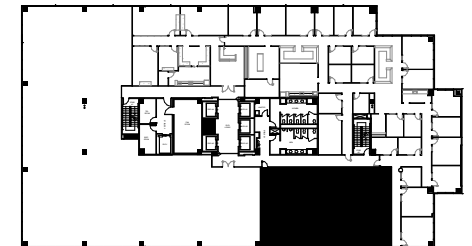

GRANITE PARK TWO

5700 Granite Parkway, Plano, TX 75024

Suite #670

3,386 RSF

Granite

www.graniteprop.com

972-731-2300