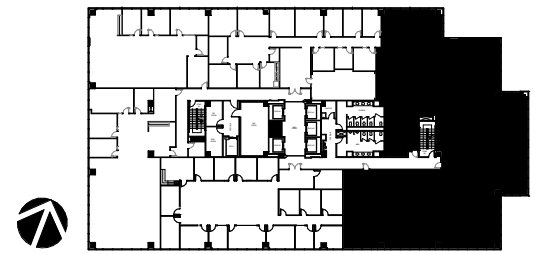

GRANITE PARK TWO

5700 Granite Parkway, Plano, TX 75024

Suite 960

10,312 RSF

Granite

www.graniteprop.com

972-731-2300