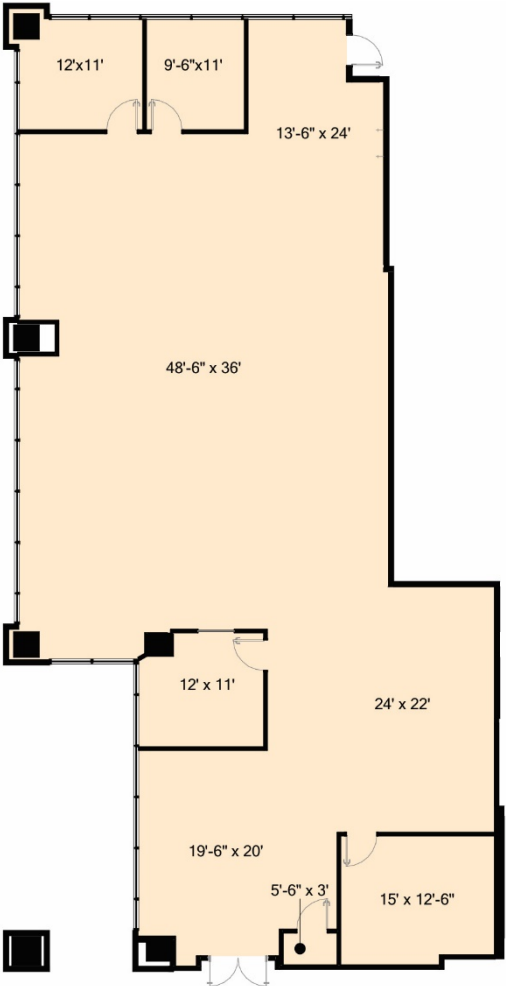

# GRANITE PARK TWO

**SUITE 100**  
3,791 RSF

[CLICK HERE FOR VIRTUAL TOUR](#)

**5700 GRANITE PARKWAY**  
**PLANO, TX 75024**  
**GRANITEPARK.COM**

**Granite**  
www.graniteprop.com