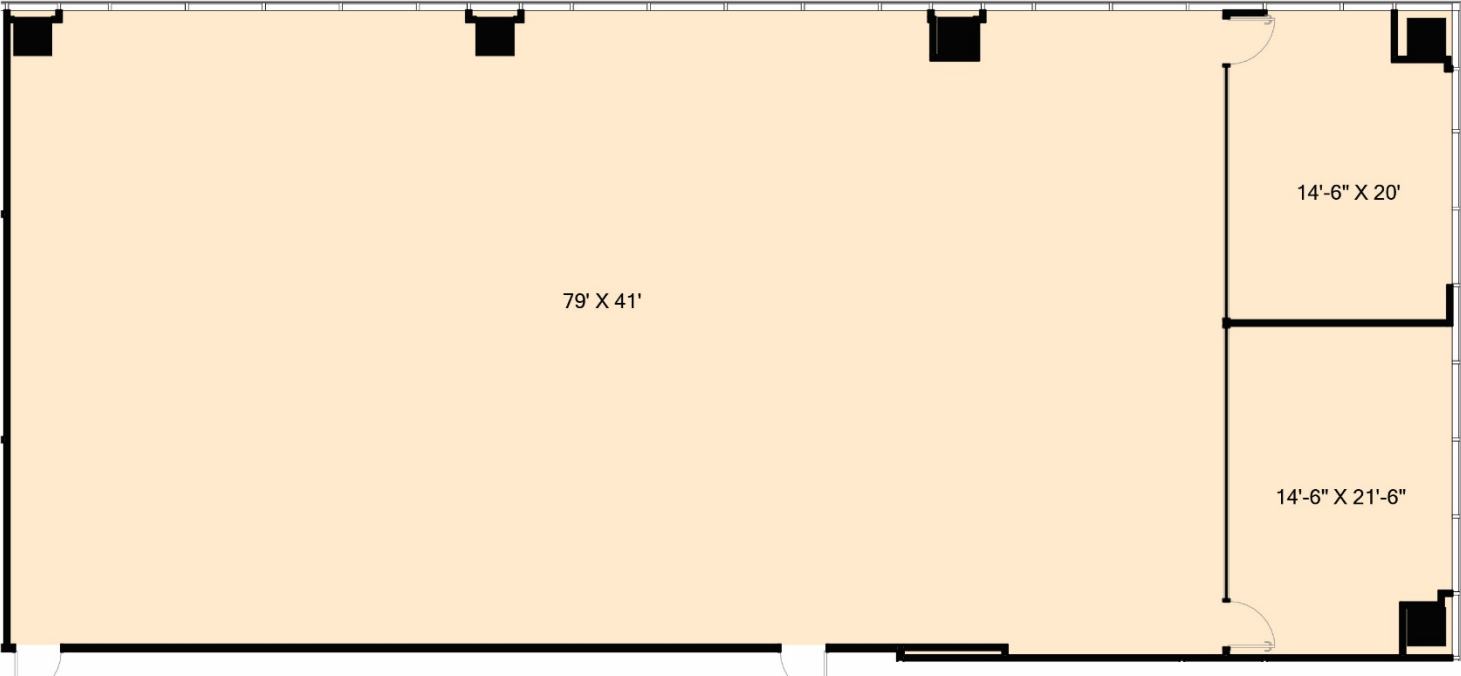

GRANITE PARK TWO

SUITE 315
5,065 RSF

[CLICK HERE FOR VIRTUAL TOUR](#)

5700 GRANITE PARKWAY
PLANO, TX 75024
GRANITEPARK.COM

Granite
www.graniteprop.com