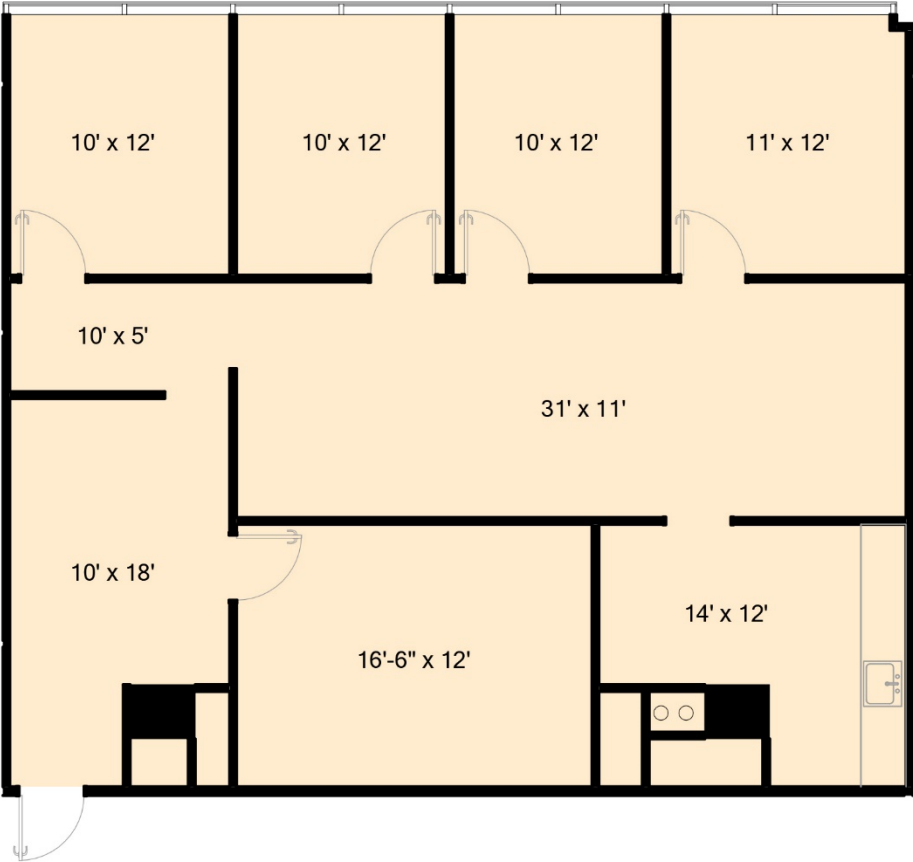

GRANITE PARK TWO

SUITE 320
1,929 RSF

[CLICK HERE FOR VIRTUAL TOUR](#)

5700 GRANITE PARKWAY
PLANO, TX 75024
GRANITEPARK.COM

Granite
www.graniteprop.com