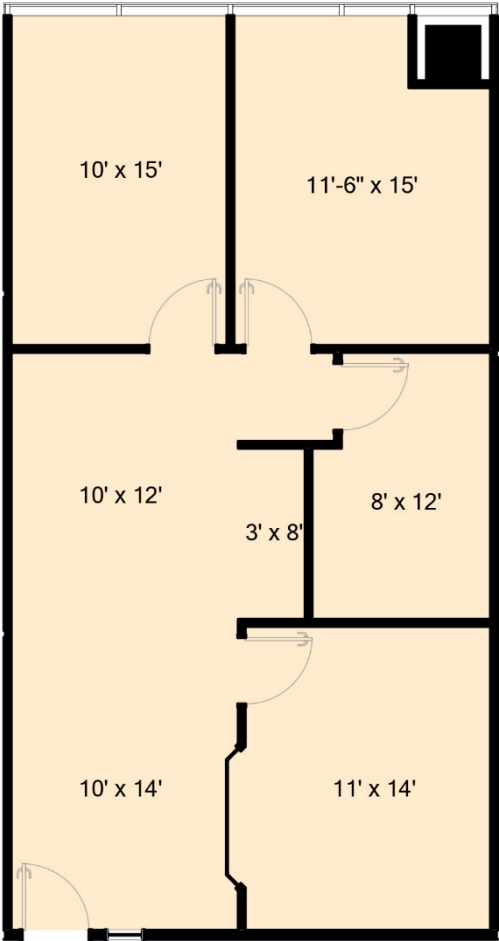

GRANITE PARK TWO

SUITE 380
1,084 RSF

[CLICK HERE FOR VIRTUAL TOUR](#)

5700 GRANITE PARKWAY
PLANO, TX 75024
GRANITEPARK.COM

Granite
www.graniteprop.com