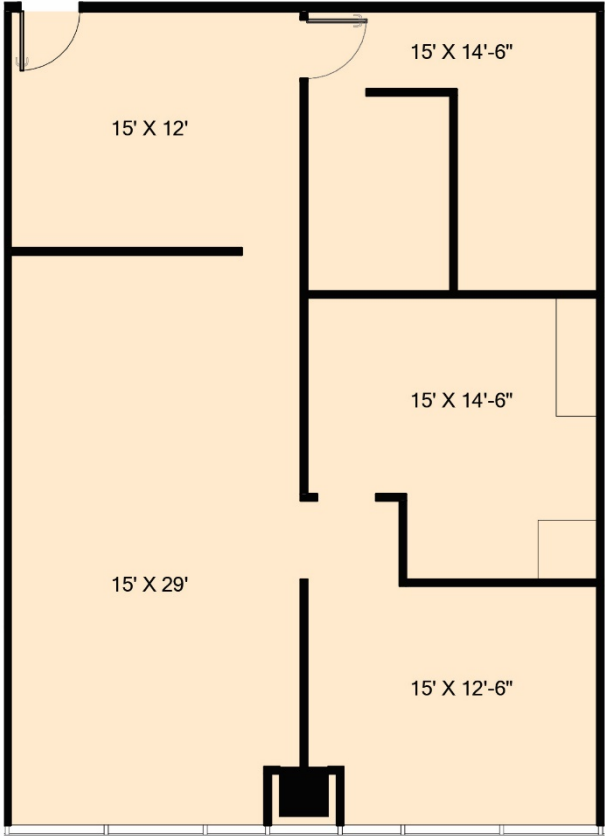

GRANITE PARK TWO

SUITE 400
1,489 RSF

[CLICK HERE FOR VIRTUAL TOUR](#)

5700 GRANITE PARKWAY
PLANO, TX 75024
GRANITEPARK.COM

Granite
www.graniteprop.com