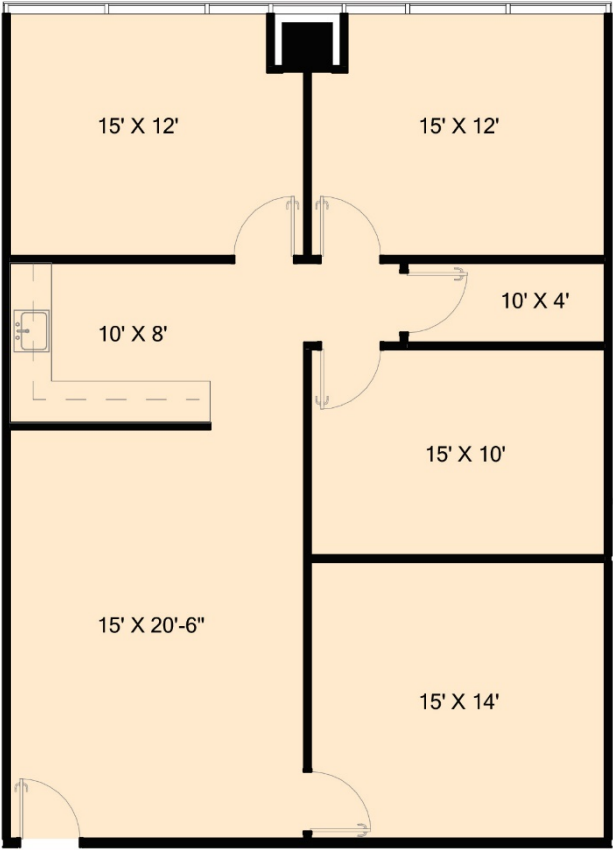

GRANITE PARK TWO

SUITE 480
1,489 RSF

[CLICK HERE FOR VIRTUAL TOUR](#)

5700 GRANITE PARKWAY
PLANO, TX 75024
GRANITEPARK.COM

Granite
www.graniteprop.com