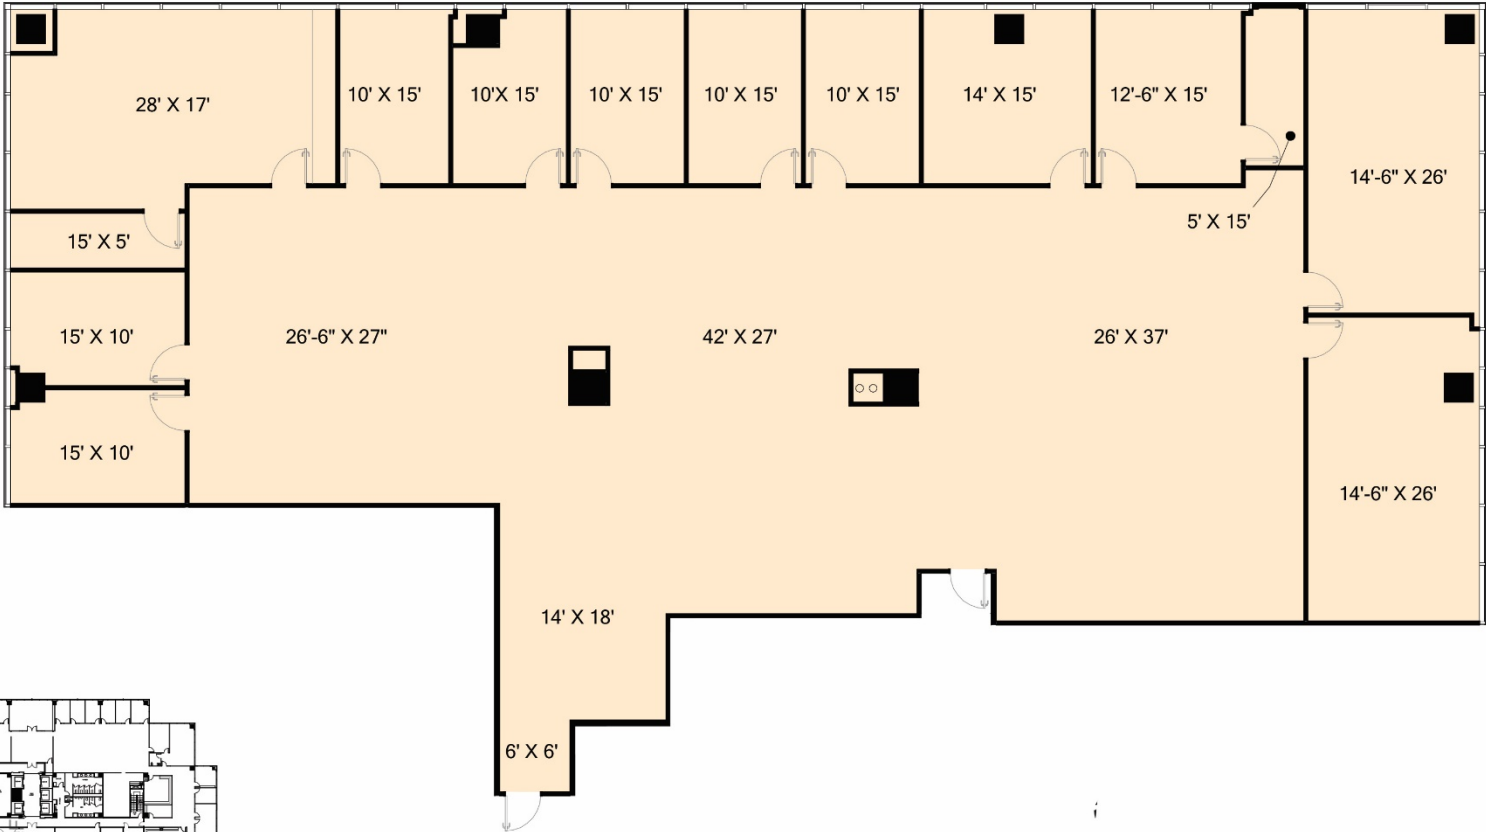

GRANITE PARK TWO

SUITE 530
7,652 RSF

[CLICK HERE FOR VIRTUAL TOUR](#)

5700 GRANITE PARKWAY
PLANO, TX 75024
GRANITEPARK.COM

Granite
www.graniteprop.com