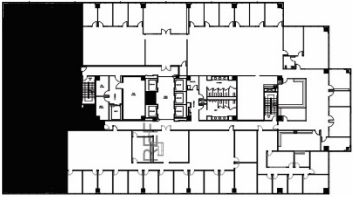

GRANITE PARK TWO

SUITE 530
7,652 RSF

[CLICK HERE FOR VIRTUAL TOUR](#)

5700 GRANITE PARKWAY
PLANO, TX 75024
GRANITEPARK.COM

Granite
www.graniteprop.com