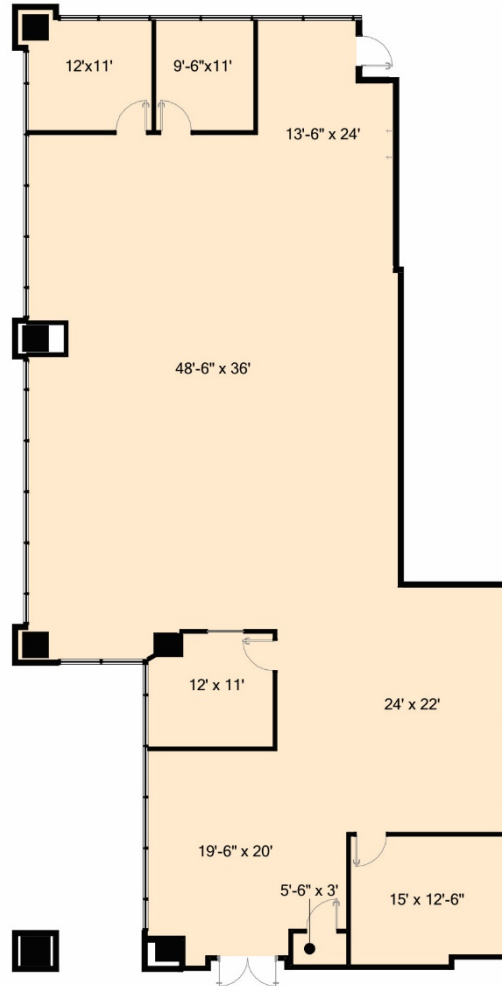

GranitePark2

SUITE 100
3,791 RSF

[CLICK HERE FOR VIRTUAL TOUR](#)

5700 GRANITE PARKWAY
PLANO, TX 75024
GRANITEPARK.COM

Granite
www.graniteprop.com