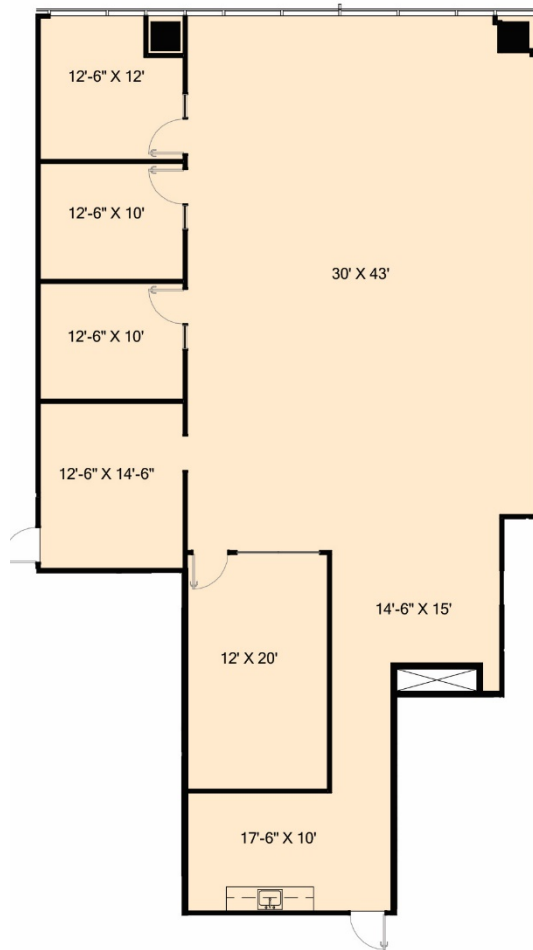

GranitePark2

SUITE 850
3,354 RSF

[CLICK HERE FOR VIRTUAL TOUR](#)

5700 GRANITE PARKWAY
PLANO, TX 75024
GRANITEPARK.COM

Granite
www.graniteprop.com