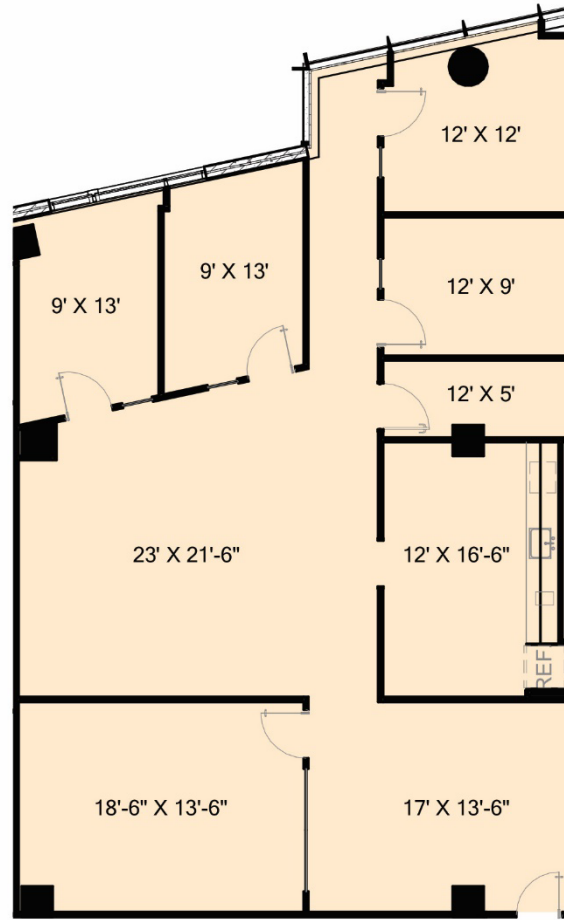

GRANITE PLACE

at Southlake Town Square

SUITE 470
2,383 RSF

[CLICK HERE FOR VIRTUAL TOUR](#)

550 RESERVE STREET
SOUTHLAKE, TX 76092
GRANITEPLACESOUTHLAKE.COM

Granite
www.graniteprop.com