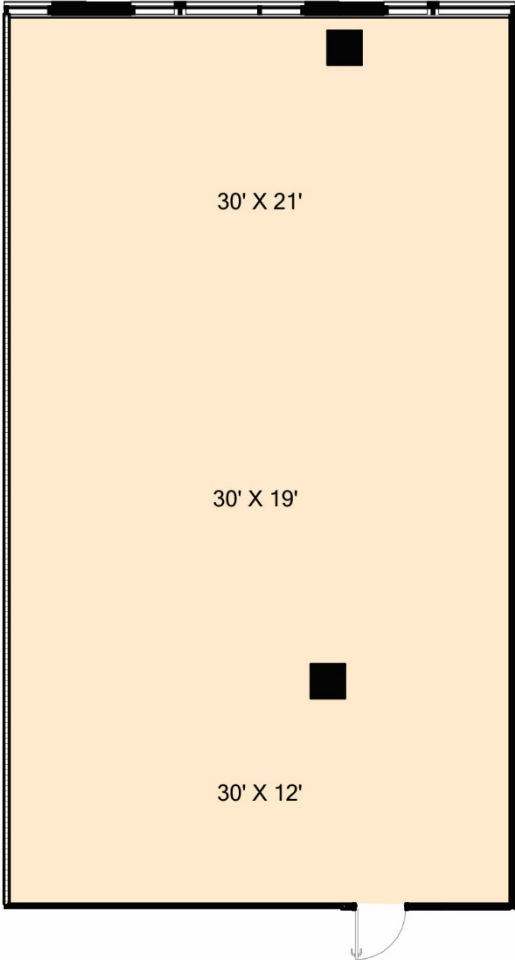

# GRANITE PLACE

at Southlake Town Square

**SUITE 525**

2,032 RSF

[CLICK HERE FOR VIRTUAL TOUR](#)

**550 RESERVE STREET  
SOUTHLAKE, TX 76092**

GRANITEPLACESOUTHLAKE.COM

**Granite**