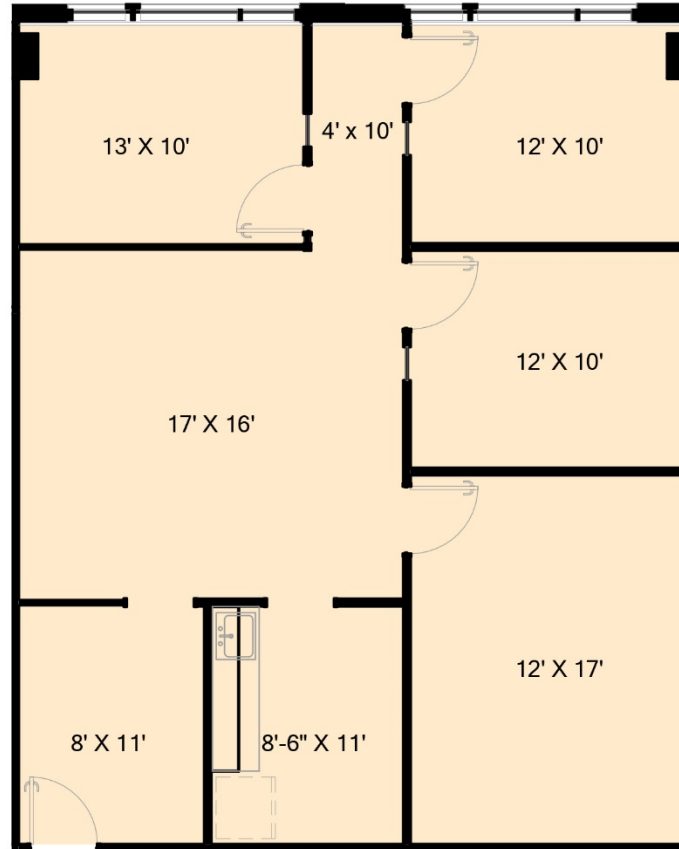

# GRANITE PLACE

at Southlake Town Square

**SUITE 280**  
1,447 RSF

[CLICK HERE FOR VIRTUAL TOUR](#)

**550 RESERVE STREET**  
**SOUTHLAKE, TX 76092**  
GRANITEPLACESOUTHLAKE.COM

**Granite**  
www.graniteprop.com