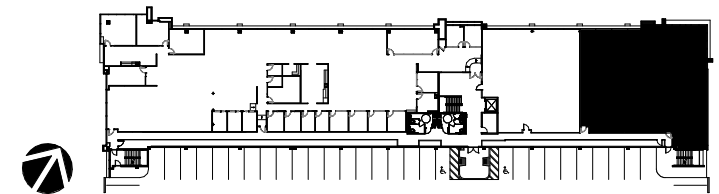

THE SHOPS AT GRANITE PARK III

5760 State Highway 121, Plano, TX 75024

Suite #200

5,708 RSF

Granite

www.graniteprop.com

972-731-2300