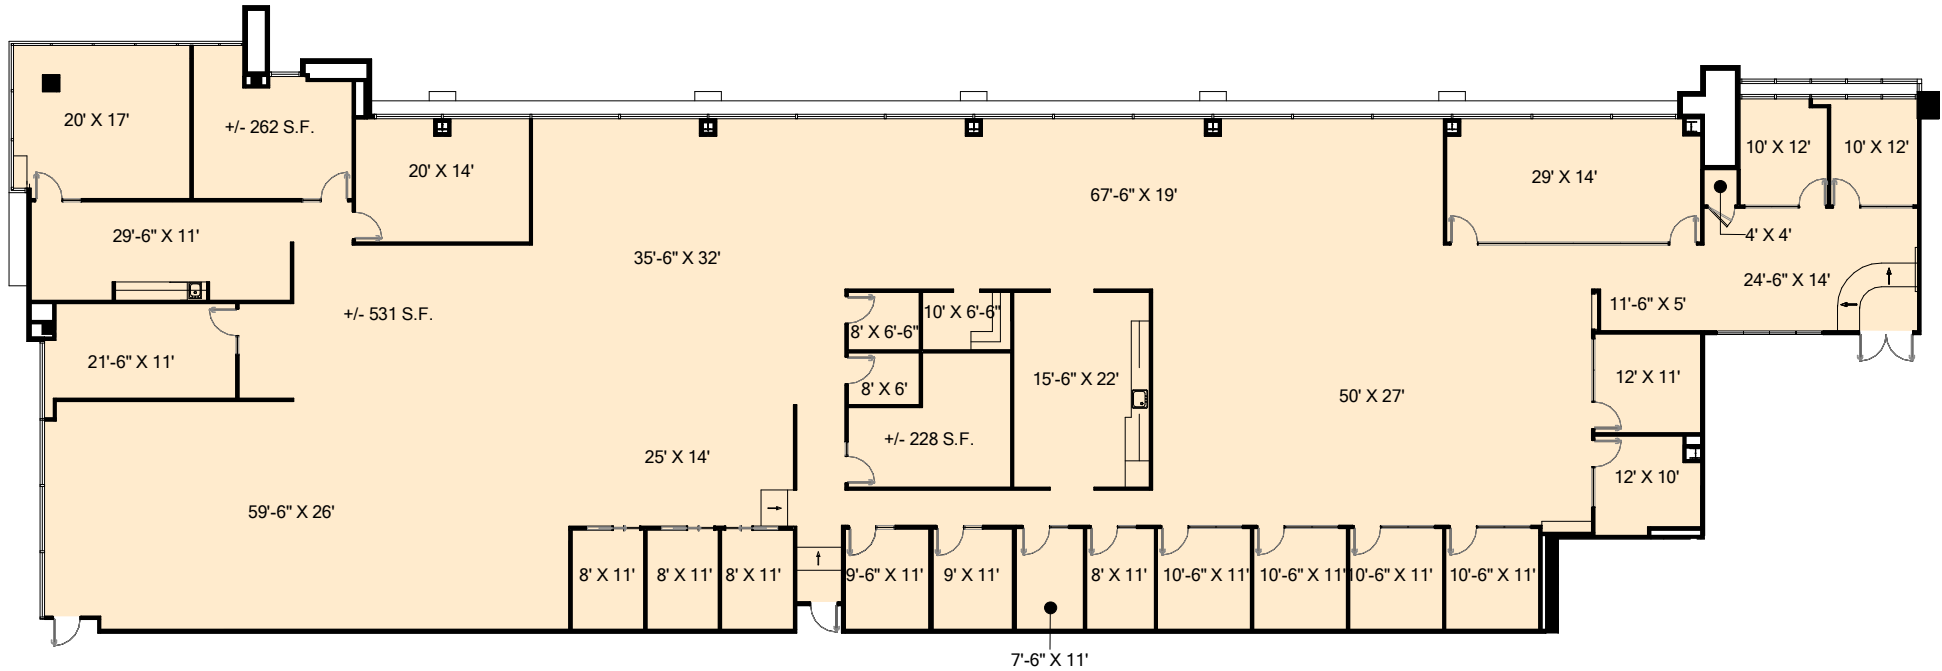

THE SHOPS AT GRANITE PARK III

5760 State Highway 121, Plano, TX 75024

Suite #250

14,925 RSF

Granite

www.graniteprop.com

972-731-2300