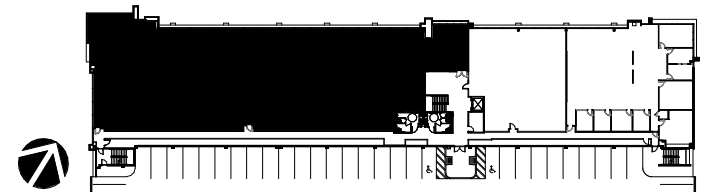

THE SHOPS AT GRANITE PARK III

5760 State Highway 121, Plano, TX 75024

Suite #250

14,925 RSF

Granite

www.graniteprop.com

972-731-2300