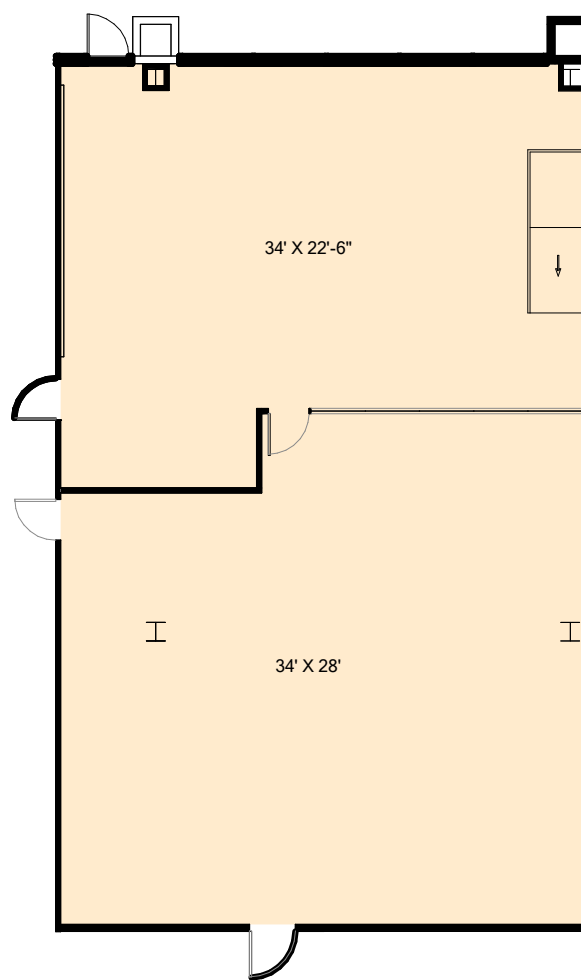

THE SHOPS AT GRANITE PARK III

5760 State Highway 121, Plano, TX 75024

SUITE #140

2,324 RSF

Granite

www.graniteprop.com

972-731-2300