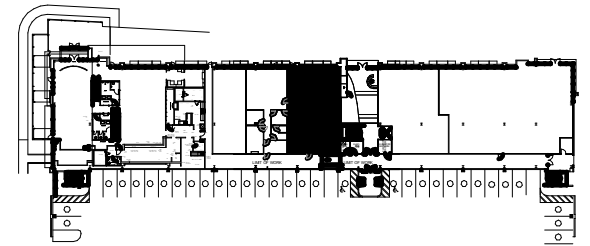

THE SHOPS AT GRANITE PARK III

5760 State Highway 121, Plano, TX 75024

SUITE #140

2,324 RSF

Granite

www.graniteprop.com

972-731-2300