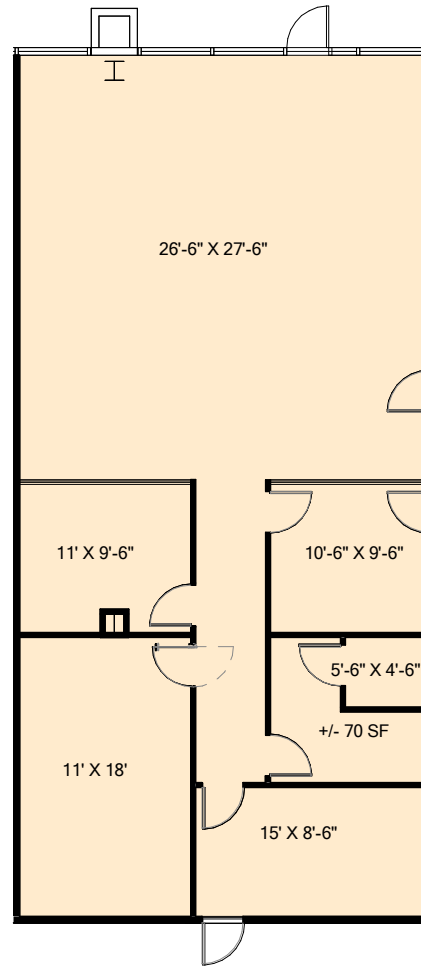

THE SHOPS AT GRANITE PARK III

5760 State Highway 121, Plano, TX 75024

SUITE #145

1,821 TOTAL RSF

Granite

www.graniteprop.com

972-731-2300