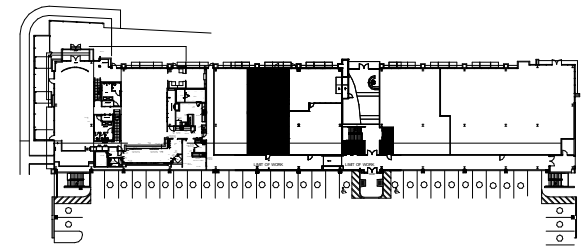

THE SHOPS AT GRANITE PARK III

5760 State Highway 121, Plano, TX 75024

SUITE #145

1,821 TOTAL RSF

Granite

www.graniteprop.com

972-731-2300