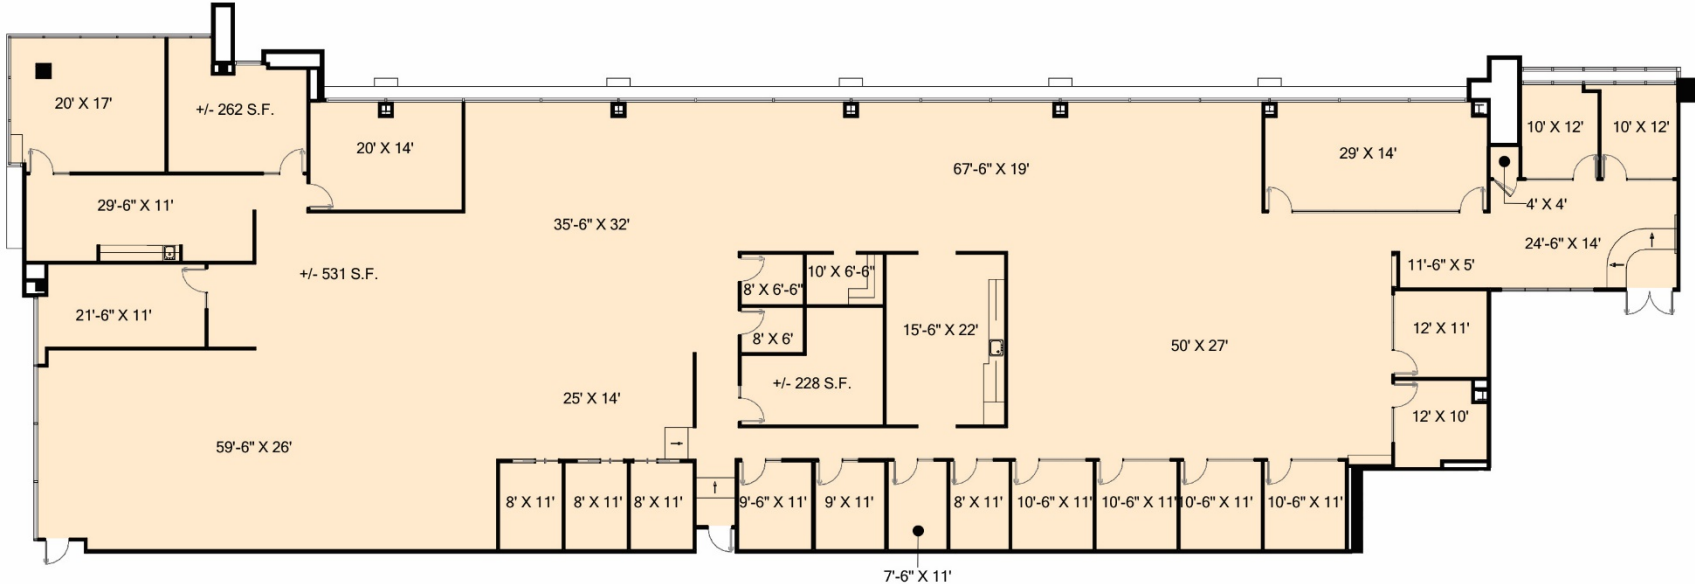

# THE SHOPS AT GRANITE PARK THREE

**SUITE 250**  
14,925 RSF

**5760 STATE HWY 121**  
**PLANO, TX 75024**  
**GRANITEPARK.COM**

**Granite**  
www.graniteprop.com