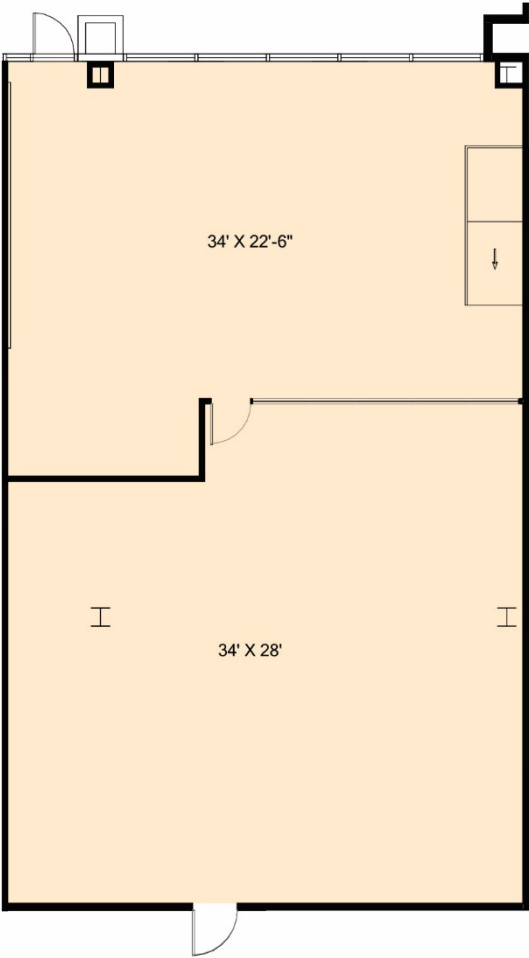

THE SHOPS AT GRANITE PARK THREE

SUITE 140
2,324 RSF

5760 STATE HWY 121
PLANO, TX 75024
GRANITEPARK.COM

Granite
www.graniteprop.com