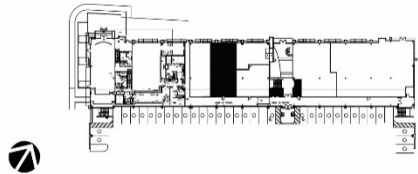

THE SHOPS AT GRANITE PARK THREE

SUITE 145
1,821 RSF

5760 STATE HWY 121
PLANO, TX 75024
GRANITEPARK.COM

Granite
www.graniteprop.com