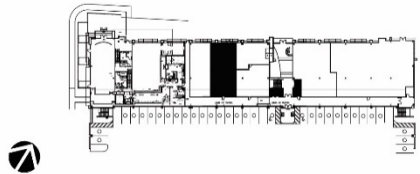

THE SHOPS AT GRANITE PARK THREE

SUITE 145
1,788 RSF

5760 STATE HWY 121
PLANO, TX 75024
GRANITEPARK.COM

Granite
www.graniteprop.com