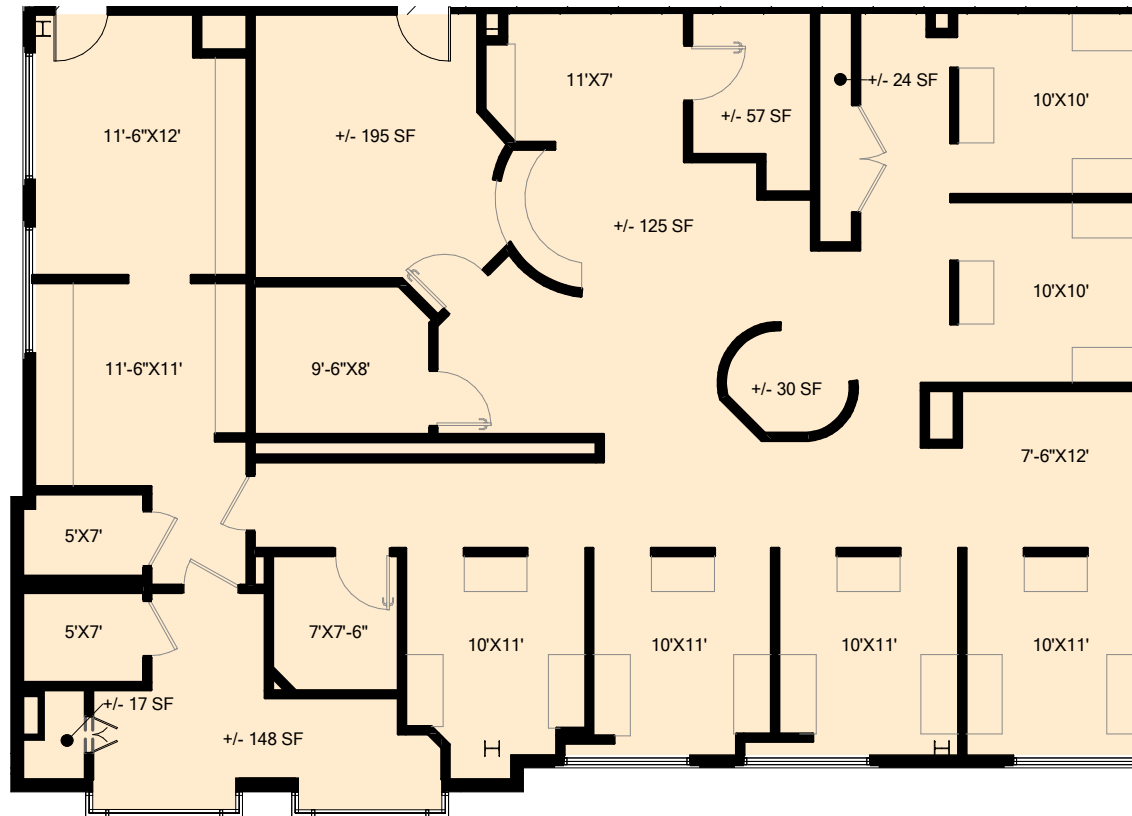

THE SHOPS AT GRANITE PARK

8100 DALLAS PKWY PLANO, TX 75024

SUITE 211

3,007 RSF

Granite

www.graniteprop.com

972-731-2300