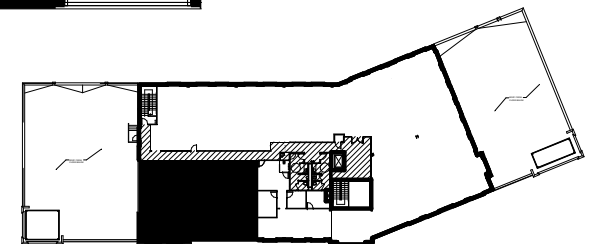

THE SHOPS AT GRANITE PARK

8100 DALLAS PKWY PLANO, TX 75024

SUITE 211

3,007 RSF

Granite

www.graniteprop.com

972-731-2300