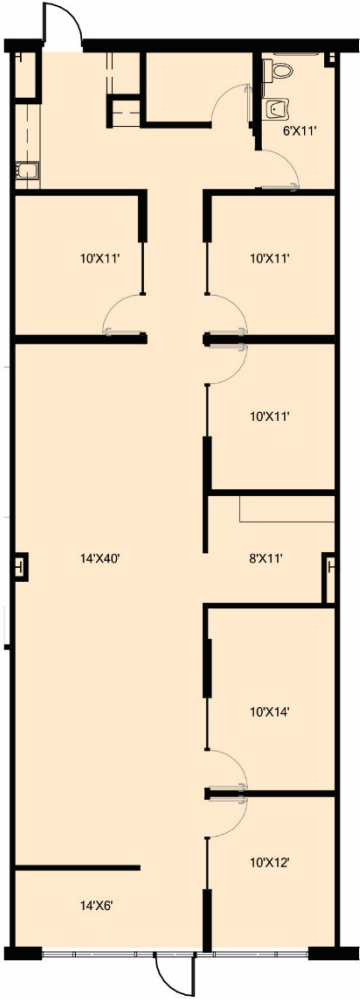

THE SHOPS AT GRANITE PARK

SUITE 111
1,750 RSF

[CLICK HERE FOR VIRTUAL TOUR](#)

8100 DALLAS PARKWAY
PLANO, TX 75024
GRANITEPARK.COM

Granite
www.graniteprop.com