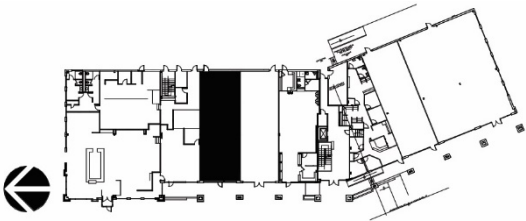

THE SHOPS AT GRANITE PARK

SUITE 111
1,750 RSF

[CLICK HERE FOR VIRTUAL TOUR](#)

8100 DALLAS PARKWAY
PLANO, TX 75024
GRANITEPARK.COM

Granite
www.graniteprop.com