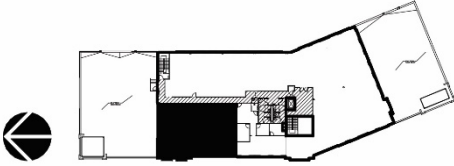

THE SHOPS AT GRANITE PARK

SUITE 211
3,007 RSF

[CLICK HERE FOR VIRTUAL TOUR](#)

8100 DALLAS PARKWAY
PLANO, TX 75024
GRANITEPARK.COM

Granite
www.graniteprop.com