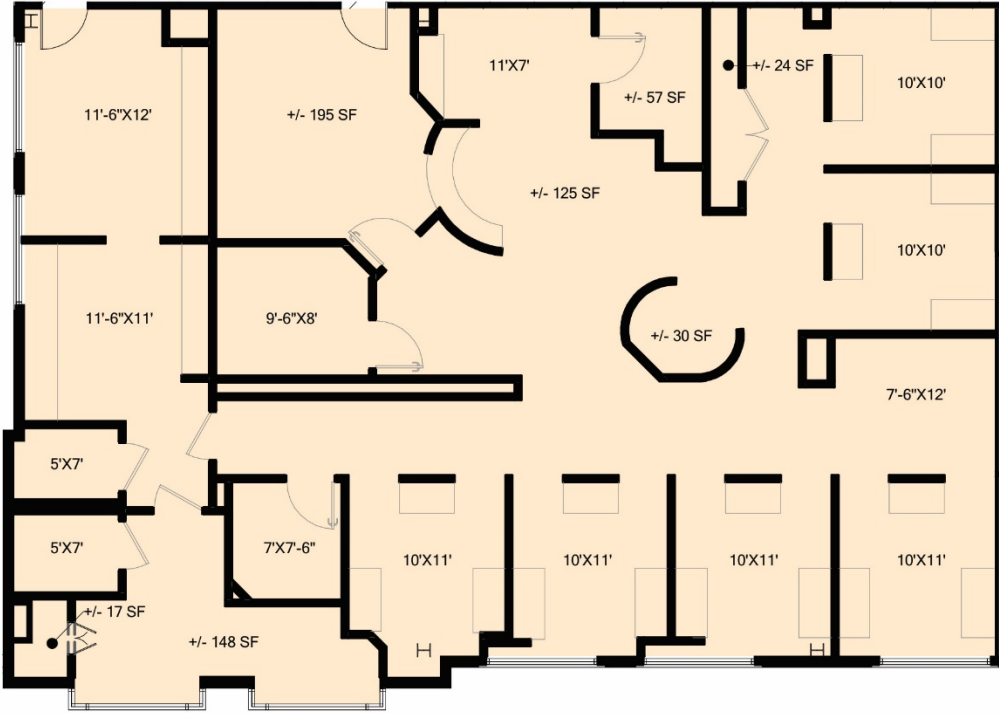

THE SHOPS AT GRANITE PARK

SUITE 211
3,007 RSF

[CLICK HERE FOR VIRTUAL TOUR](#)

8100 DALLAS PARKWAY
PLANO, TX 75024
GRANITEPARK.COM

Granite
www.graniteprop.com