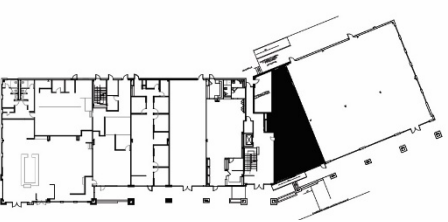

THE SHOPS AT GRANITE PARK

SUITE 105
1,669 RSF

8100 DALLAS PARKWAY
PLANO, TX 75024
GRANITEPARK.COM

Granite
www.graniteprop.com