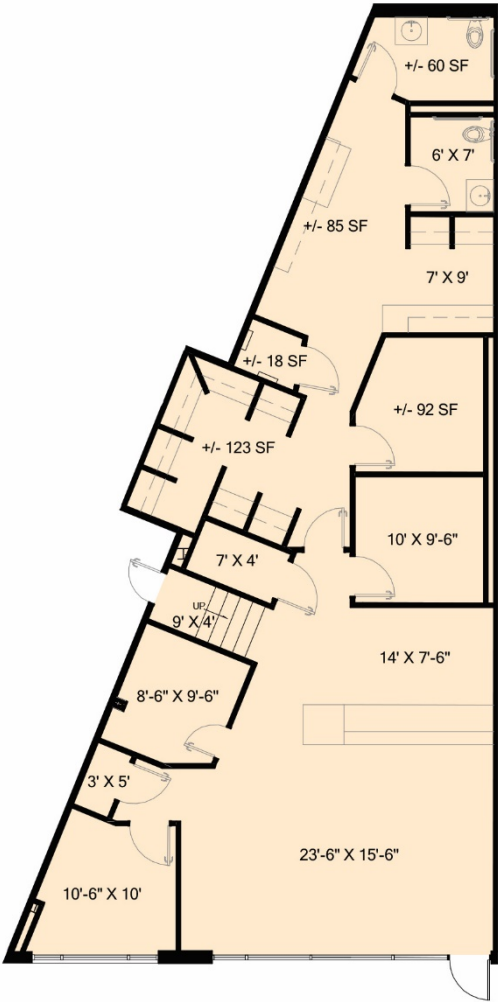

THE SHOPS AT GRANITE PARK

SUITE 105
1,669 RSF

8100 DALLAS PARKWAY
PLANO, TX 75024
GRANITEPARK.COM

Granite
www.graniteprop.com