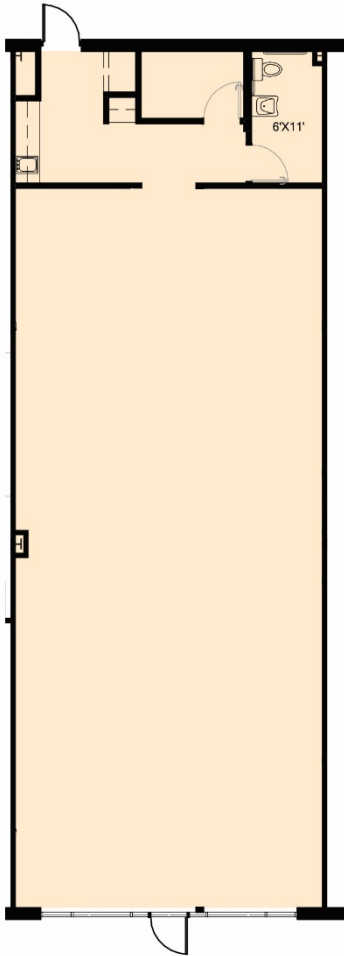

# THE SHOPS AT GRANITE PARK

**SUITE 111**  
1,750 RSF

[CLICK HERE FOR VIRTUAL TOUR](#)

**8100 DALLAS PARKWAY**  
**PLANO, TX 75024**  
GRANITEPARK.COM

**Granite**  
www.graniteprop.com