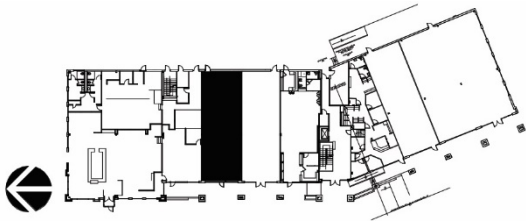

# THE SHOPS AT GRANITE PARK

**SUITE 111**  
1,750 RSF

[CLICK HERE FOR VIRTUAL TOUR](#)

**8100 DALLAS PARKWAY**  
**PLANO, TX 75024**  
GRANITEPARK.COM

**Granite**  
www.graniteprop.com