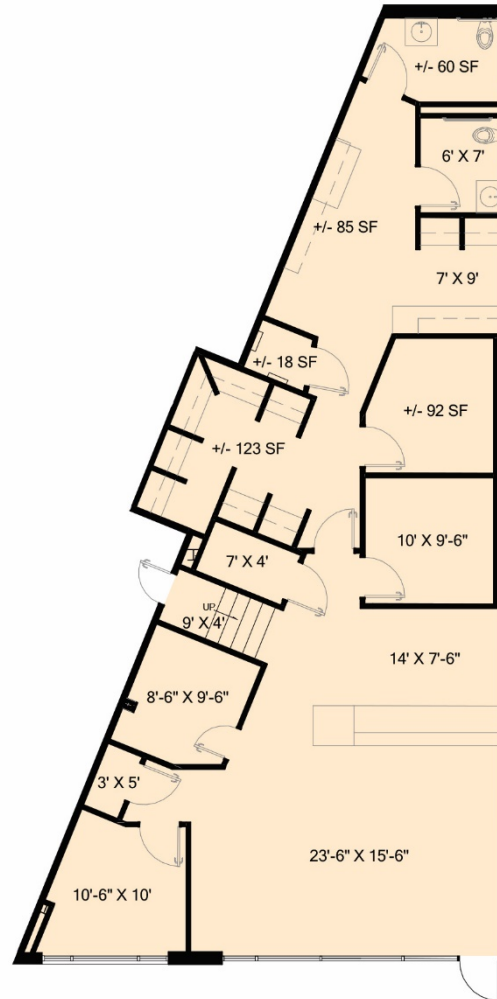

The Shops at
GranitePark

SUITE 105
1,669 RSF

8100 DALLAS PARKWAY
PLANO, TX 75024
GRANITEPARK.COM

Granite
www.graniteprop.com