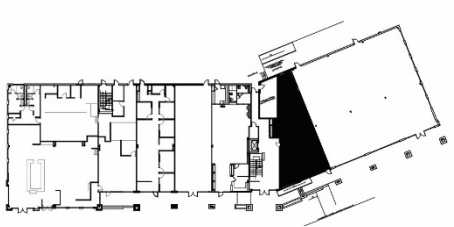

The Shops at
GranitePark

SUITE 105
1,669 RSF

8100 DALLAS PARKWAY
PLANO, TX 75024
GRANITEPARK.COM

Granite
www.graniteprop.com