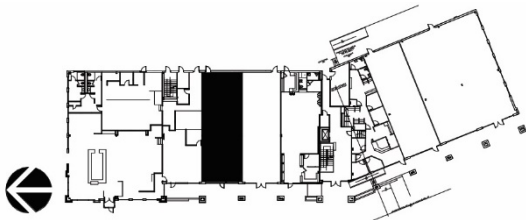

The Shops at
GranitePark

SUITE 111
1,750 RSF

[CLICK HERE FOR VIRTUAL TOUR](#)

8100 DALLAS PARKWAY
PLANO, TX 75024
GRANITEPARK.COM

Granite
www.graniteprop.com