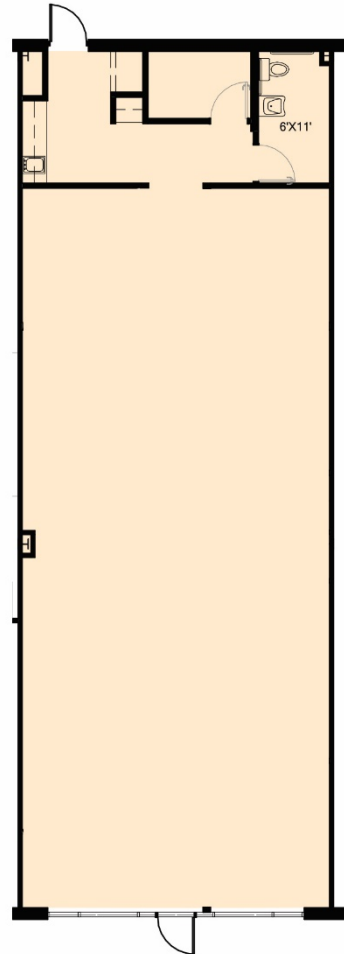

The Shops at
GranitePark

SUITE 111
1,750 RSF

[CLICK HERE FOR VIRTUAL TOUR](#)

8100 DALLAS PARKWAY
PLANO, TX 75024
GRANITEPARK.COM

Granite
www.graniteprop.com