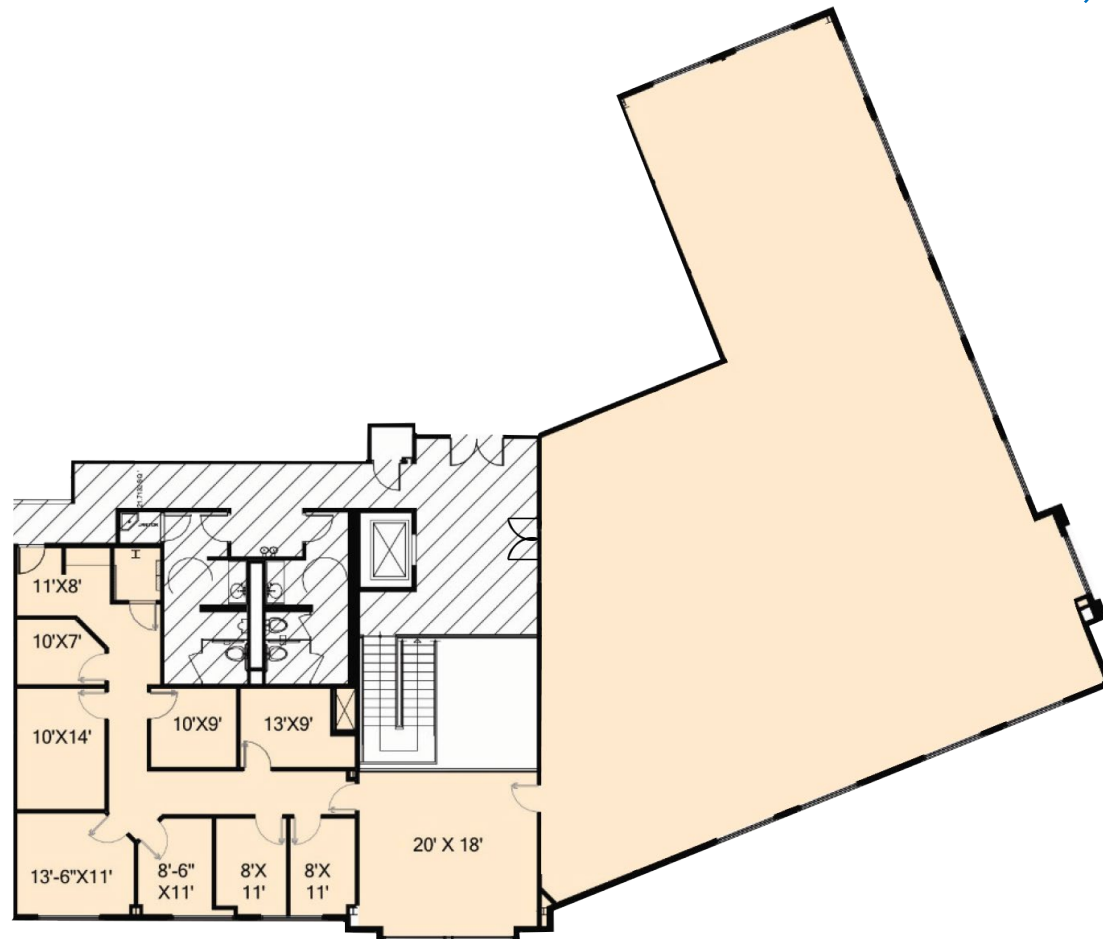

The Shops at
GranitePark

SUITE 200
5,874 RSF

8100 DALLAS PARKWAY
PLANO, TX 75024
GRANITEPARK.COM

Granite
www.graniteprop.com