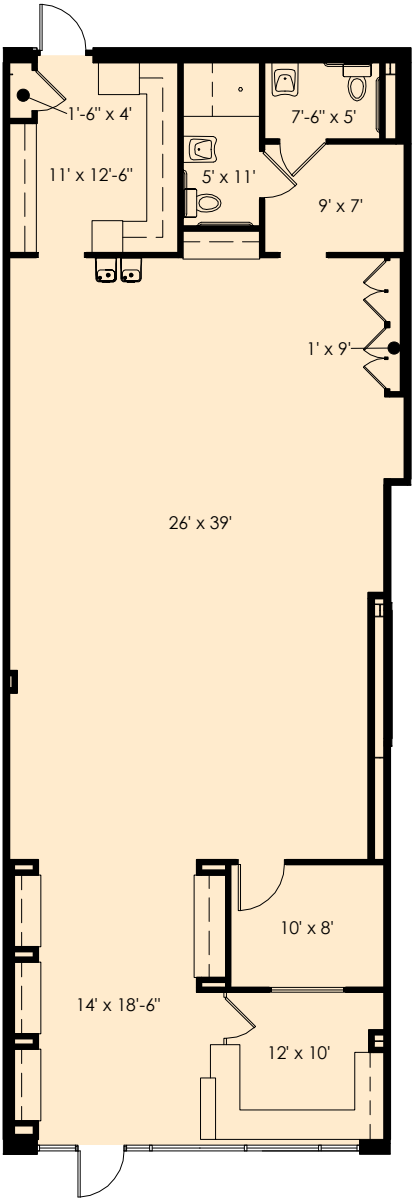

The Shops at
GranitePark

SUITE 107
1,750 RSF

8100 DALLAS PARKWAY
PLANO, TX 75024
GRANITEPARK.COM

Granite
www.graniteprop.com