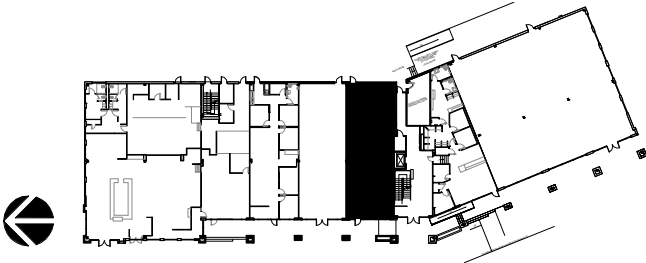

The Shops at
GranitePark

SUITE 107
1,750 RSF

8100 DALLAS PARKWAY
PLANO, TX 75024
GRANITEPARK.COM

Granite
www.graniteprop.com