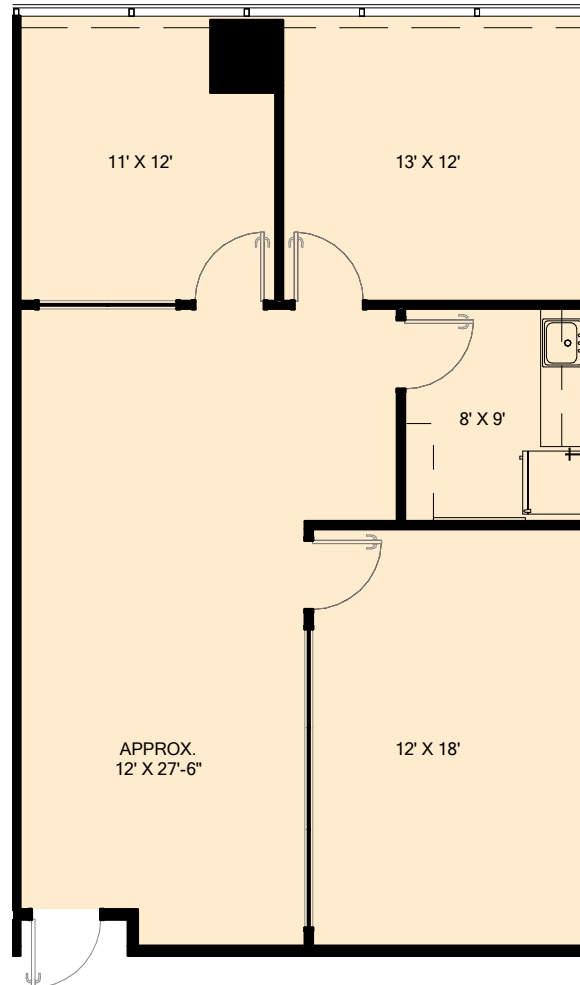

GRANITE PARK THREE

5601 GRANITE PARKWAY, PLANO, TX 75024

SUITE 420

1,298 RSF

Granite

www.graniteprop.com

972-731-2300