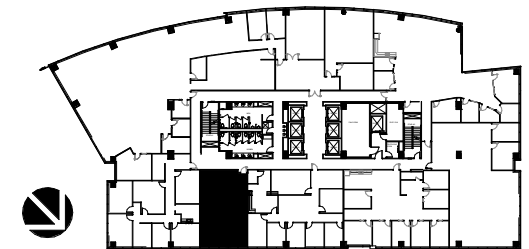

GRANITE PARK THREE

5601 GRANITE PARKWAY, PLANO, TX 75024

SUITE 420

1,298 RSF

Granite

www.graniteprop.com

972-731-2300